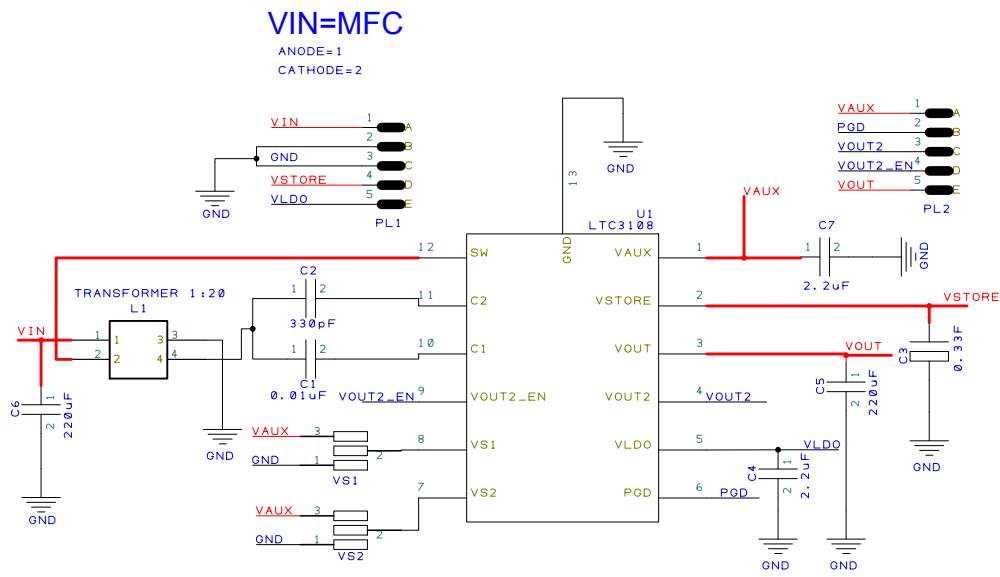

MFC: Microbial Fuel Cell
 Enabling of the radio transmission system
 MCU: Microcontroler

PROJECT: Power Flower Pot		
DRAWING TITLE: Block Diagram		
DRAWN BY: Ever Quiñones		
		REVISION: 1.0
SHEET: 1 OF 2	STATUS: Active	
DATE: 10-07-2016	DESIGNSPARK PCB available for FREE at www.DesignSpark.com/PCB	

PROJECT: Power Flower Pot		
DRAWING TITLE: Ultra low voltage and power DC/DC converter		
DRAWN BY: Ever Quiñones		
REVISION: 1.0		
SHEET: 2 OF 2	STATUS: Active	
DATE: 10-07-2016	DESIGNSPARK PCB available for FREE at www.DesignSpark.com/PCB	